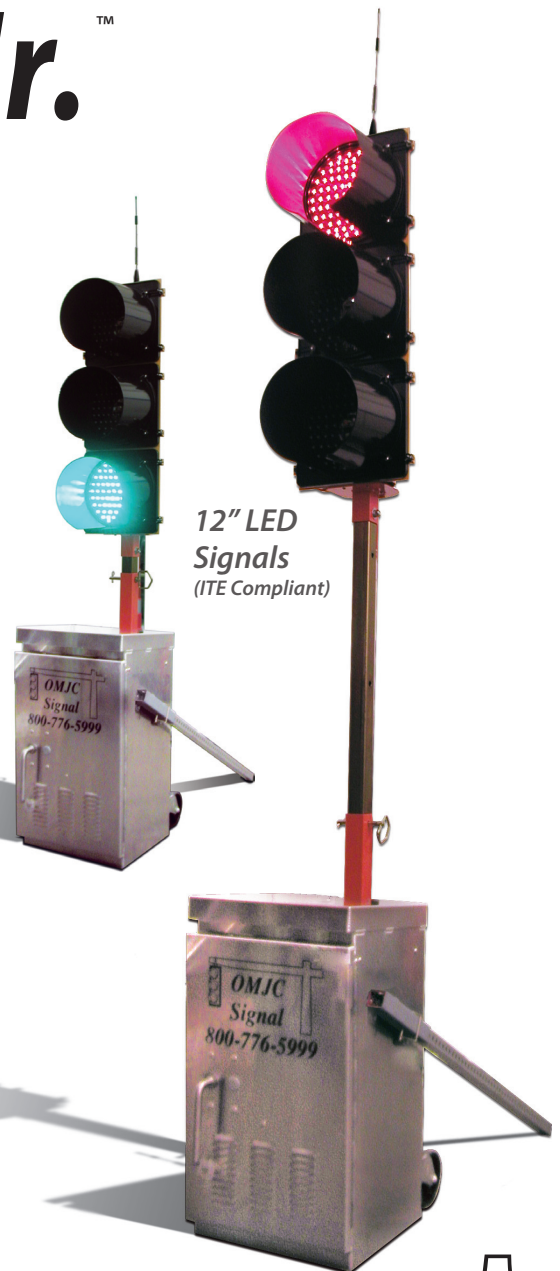

PORT-A-MAST™ Solutions

OMJC Pop-Up Jr.™

Pop-Up Jr. Features:

- **Ready and Waiting**

With the Pop-Up Jr. you are ready to respond quickly and with effectively no preparation. Built with quality & affordability. Remote control removes Flagger from danger zone, and increases safety.

- **Fast and Efficient**

Unload the units. Set your times, raise up the signals, and get back to work. Powered with state of the art Absorbed Glass Mat batteries and radio controller.

- **Run Time**

The Pop-Up Jr. will run up to 7 days of continuous operation before a re-charge is needed.

12" LED Signals
(ITE Compliant)

Quality Control and Batteries

- Intelight™ traffic controller
- EDI monitor

- No fuss, corrossions, or spills, -40 to +140°F, long life, and fast charging

O.M.J.C. SIGNAL, INC.